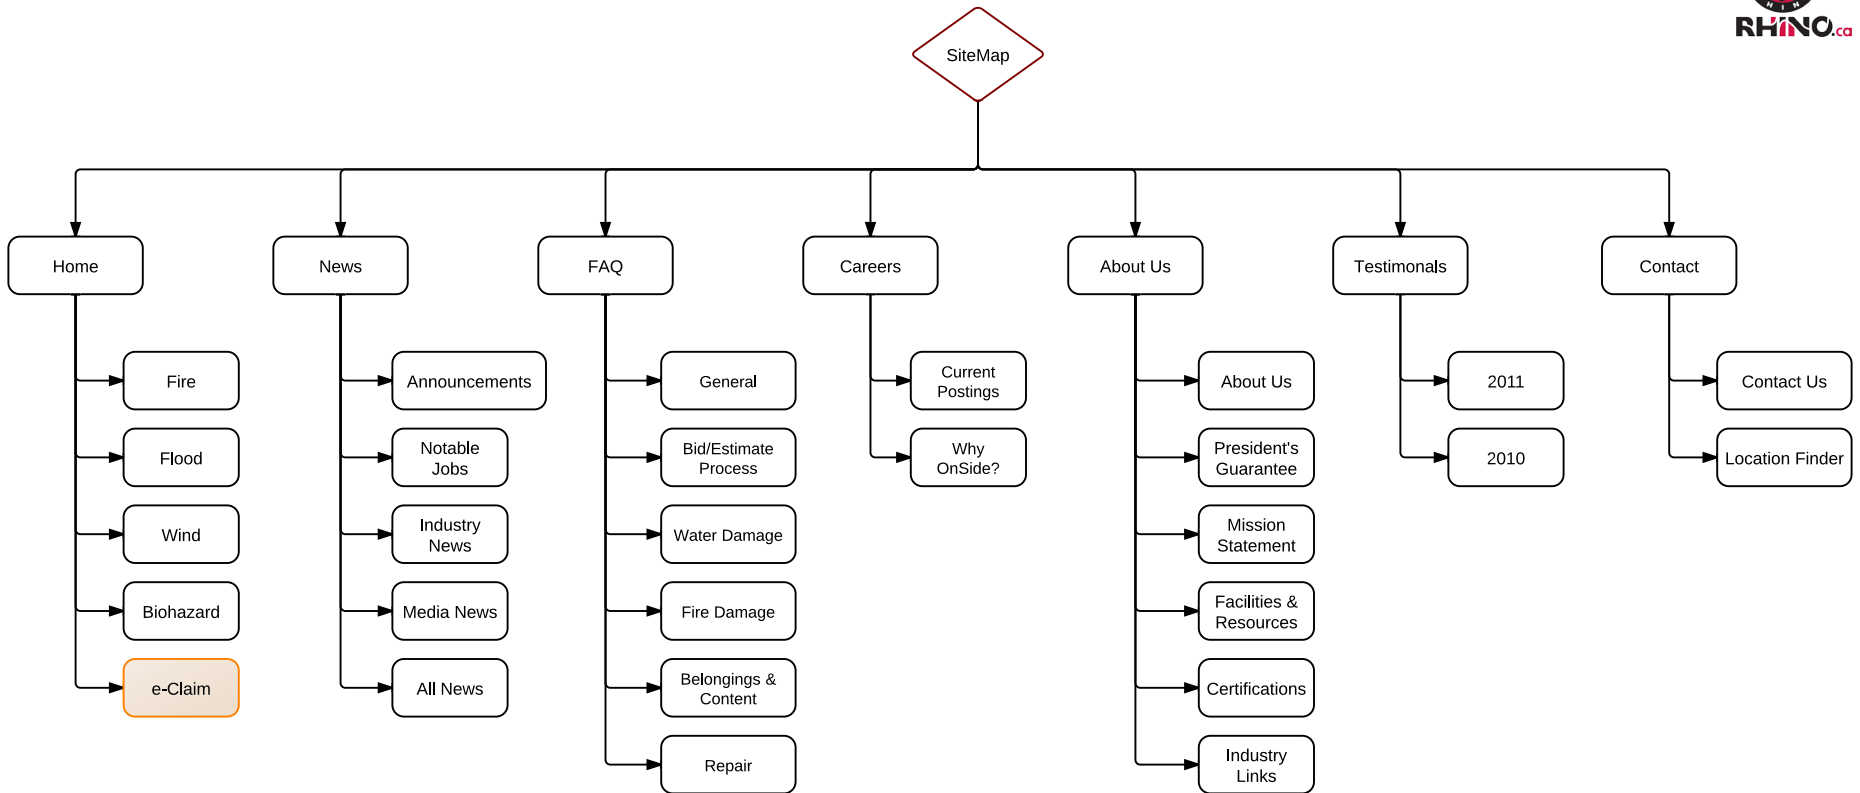

Footer

Footer

FirstOnSite Restoration Existing SiteMap

Footer

1 Social media, RSS icons

2 Top menu. Still needs to be solidified.

3 Rotating image slider to feature current promotions, news, features, etc.

4 4 boxes to highlight OnSide's central businesses.

5 3 modules to feature "Trust", Services, and eClaim