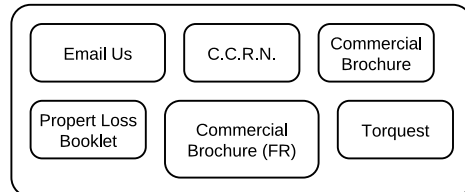

Footer

Footer

FirstOnSite Restoration Existing SiteMap

Footer

1 Social media, RSS icons

2 Top menu. Still needs to be solidified.

3 Rotating image slider to feature current promotions, news, features, etc.

4 4 boxes to highlight OnSide's central businesses.

5 3 modules to feature "Trust", Services, and eClaim