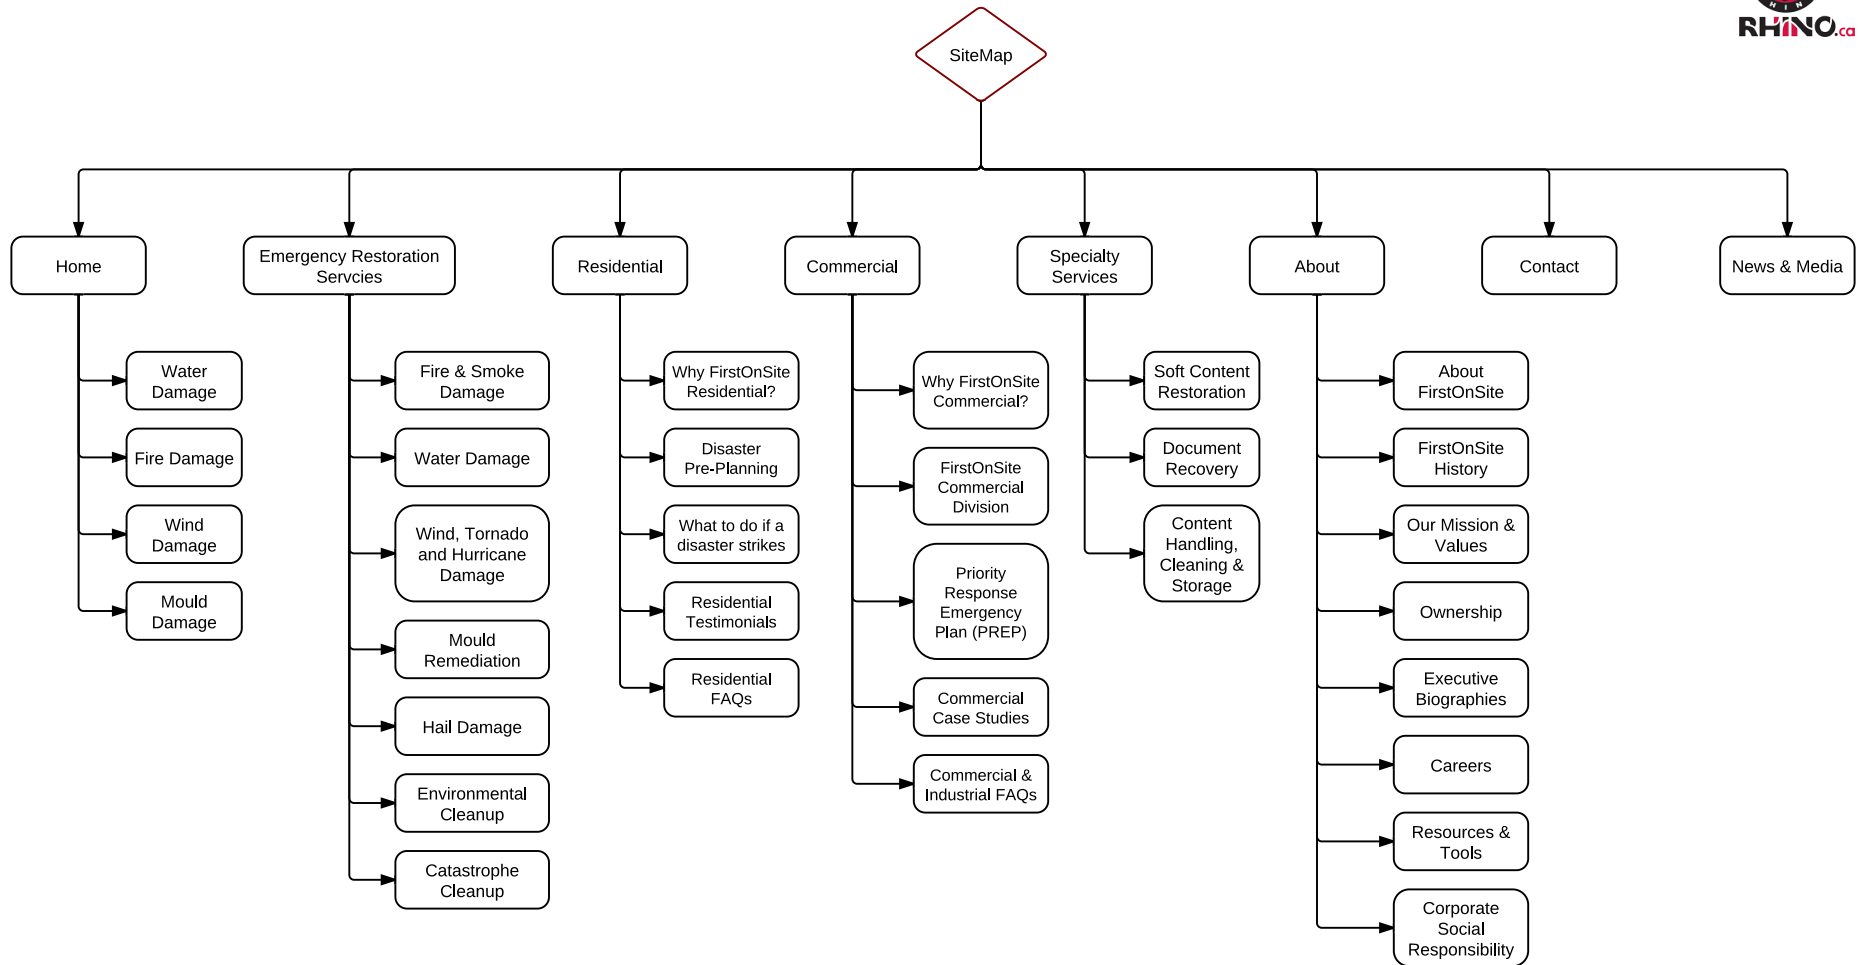

Footer

Footer

FirstOnSite Restoration Existing SiteMap

Footer

1 Social media, RSS icons

2 Top menu. Still needs to be solidified.

3 Rotating image slider to feature current promotions, news, features, etc.

4 4 boxes to highlight OnSide's central businesses.

5 3 modules to feature "Trust", Services, and eClaim